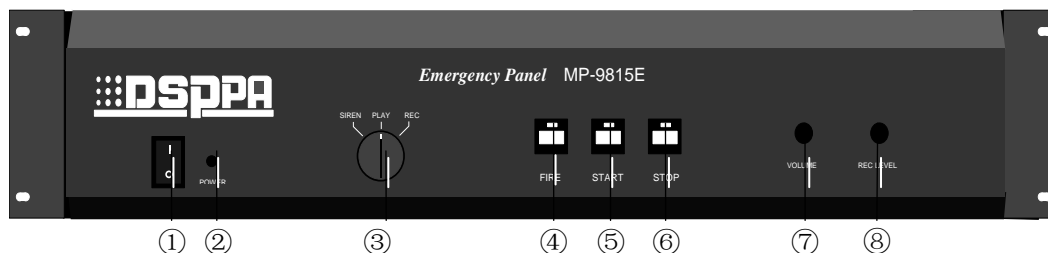

MP9815E PA System Emergency Panel

Features

- 1 minutes digital REC / PLAY IC
- Record Level control
- Output volume control
- Friendly control panel, easy for use
- Alarm triggering and siren or recorded signal output

Specification

Inputs	Mic: 2 mV, 10 kΩ ; Line: 0 dBV, 10 kΩ ; Alarm: 0V / +24V (or open), 0 V (short circuit) is valid .
Output	SIREN or Recorded Message: 0 dBV
Rec.	IC inside, 60 s.
Frequency response	100 Hz--10 kHz
Protection	AC fuse ×1
Power Requirement	AC 220 -240 V / 50~60 Hz
Dimensions	485×88×365 mm
Gross weight	6.5 kg
Net weight	5.2 kg

Specifications are subject to be changed without notice.

FRONT PANEL

- | | |
|--|---|
| <p>① Power switch</p> <p>② Power indicator</p> <p>③ OPTION
 SIREN : siren signal output.
 PLAY : recorded signal output.
 REC : record into IC inside.</p> | <p>④ FIRE : manual siren.</p> <p>⑤ START : start recording or playing.</p> <p>⑥ STOP : stop recording or playing.</p> <p>⑦ Output level control.</p> <p>⑧ REC level control.</p> |
|--|---|