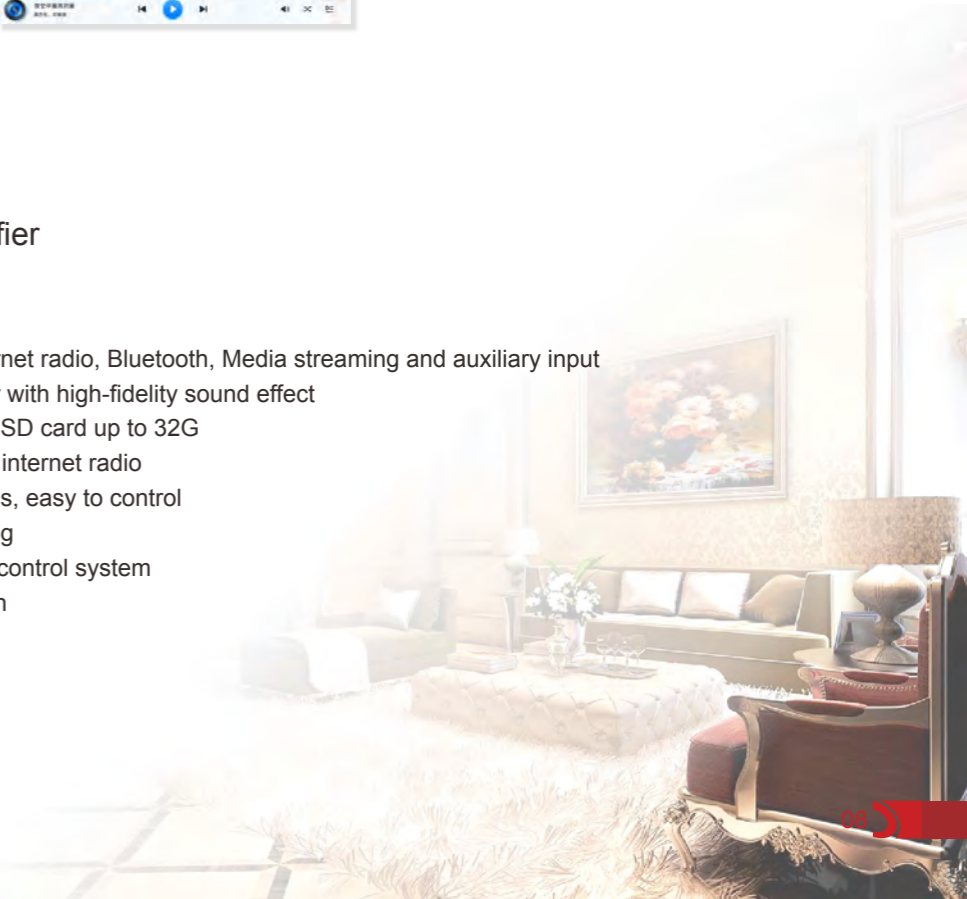

DM838II 2x20W WiFi Music Amplifier

- 5.5" touch screen, resolution ratio 1280x720
- Audio sources: SD card, Network music, Internet radio, Bluetooth, Media streaming and auxiliary input
- Built-in high-performance HiFi digital amplifier with high-fidelity sound effect
- Quad-core CPU, 1G RAM, 8G ROM, support SD card up to 32G
- Wi-Fi connection, support network music and internet radio
- Support wireless control through smart phones, easy to control
- Support DLNA and AirPlay as media streaming
- With RS485 interface, linkage with intelligent control system
- Online automatic local time correction function
- Output power: 2x20W (8Ω)
- Power supply: AC100-240V 50Hz/60Hz