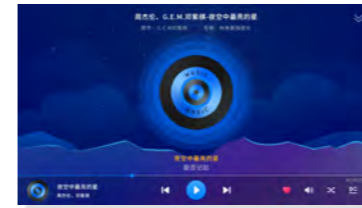

Interface

DM838II 2x20W WiFi Music Amplifier

- 5.5" touch screen, resolution ratio 1280x720
- Audio sources: SD card, Network music, Internet radio, Bluetooth, Media streaming and auxiliary input
- Built-in high-performance HiFi digital amplifier with high-fidelity sound effect
- Quad-core CPU, 1G RAM, 8G ROM, support SD card up to 32G
- Wi-Fi connection, support network music and internet radio
- Support wireless control through smart phones, easy to control
- Support DLNA and AirPlay as media streaming
- With RS485 interface, linkage with intelligent control system
- Online automatic local time correction function
- Output power: 2x20W (8Ω)
- Power supply: AC100-240V 50Hz/60Hz