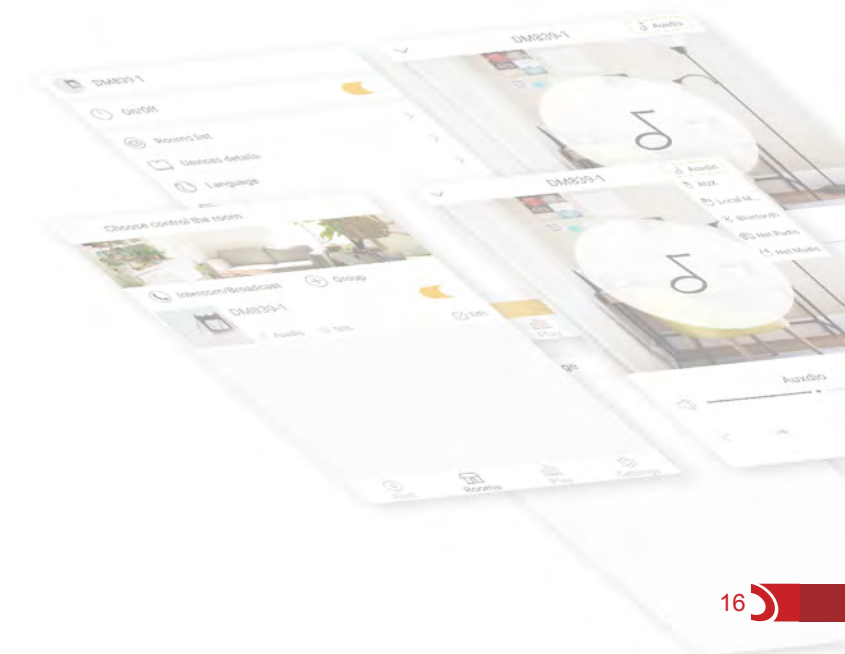

#### Interface

- Wireless control
- Support Android/iOS
- Zone/Group management
- Intercom/Broadcast
- Multi audio source
- Device rename

for Android

for iOS