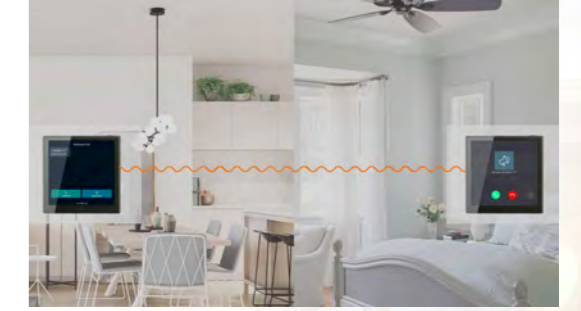

Wireless Talkback