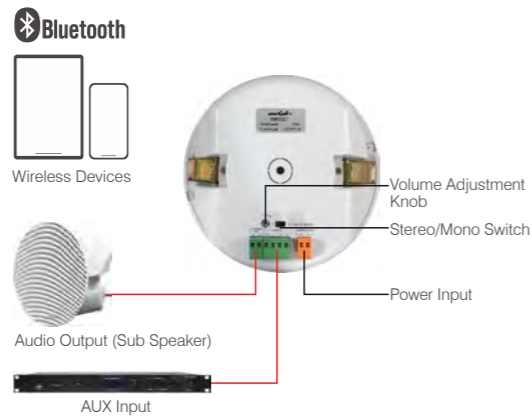

## DW02 WiFi Streaming Amplifier

- 50Wx2CH@4Ω, 35Wx2CH@8Ω full digital amplifier
- Streaming music via network without distance limitation or Bluetooth5.0 up to 15 meters
- Bluetooth for true high resolution music
- Spotify connect, Airplay, Qplay, DLNA, UPnP streaming protocols supported
- Support streaming source from online services, smart device memory, USB pen drive, NAS, Bluetooth and line in
- Multiroom and multizone streaming enabled by multiple units connected in same network
- All music sources can be re-streaming in sync to other models from us
- Airplay, Spotify Connect, Qplay, DLNA, UPnP protocol and 3rd party app compatible
- High quality music streaming support, sample rate decoding up to 24bit, 192kHz
- Spotify, Deezer, Tidal, Qobuz, iHeartRadio, TuneIn, Napster, lots of online streaming services integrated to use in the app
- Free iOS and Android app available
- Free global online update for new features
- Full function remote controller to use without cellphone
- Line input for more possible external audio input
- EQ adjustment via app or remote controller
- Preset playlist is available and short buttons on remote controller for one button play
- iTunes working with PC streaming

Android / iOS Software

📍 **DM602BT 10W Bluetooth Ceiling Speaker**

- 6.5" driver unit, frameless ceiling speaker
- Support bluetooth 4.0, could be connected with smart device
- Built-in amplifier inside the master speaker
- Two play model: Stereo play and Mono play
- One Aux input interface for audio source
- One Aux output interface for the slave speaker
- With independent volume adjustment in rear panel
- Aluminum mesh, durable and reliable
- Luxury packing box, include one master and one slave speaker
- Power supply: AC100V-240V/50Hz/60Hz