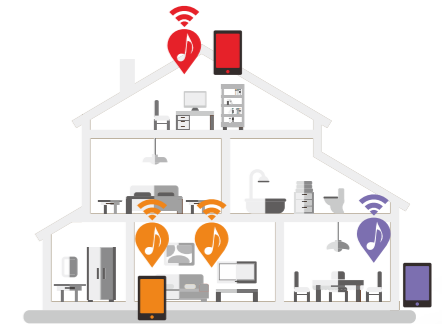

**DW01**   
WiFi Intelligent Audio Streamer

 **DW01** WiFi Intelligent Audio Streamer

**Multi-room**  
play the same audio in different rooms

**Multi-channel**  
play different audio for different speakers at the same time

**Multi-user**  
control the audio by different users

- Streaming music via network without distance limit
- Support Bluetooth5.0, connection distance up to 30 meters
- Sample rate decoding up to 24bit, 192kHz
- Streaming audio source: online Apps, smart phone, USB, NAS, Bluetooth and line in
- Support Airplay, DLNA, Qplay, NAS and UPnP protocol
- Compatible with third-party app: TuneIn, iHeart Radio, Spotify, TIDAL, Napster, Qobuz etc.
- Support EQ adjustment via app or remote controller
- Support IR controller to realize remote control
- Free iOS and Android app available (4Stream)