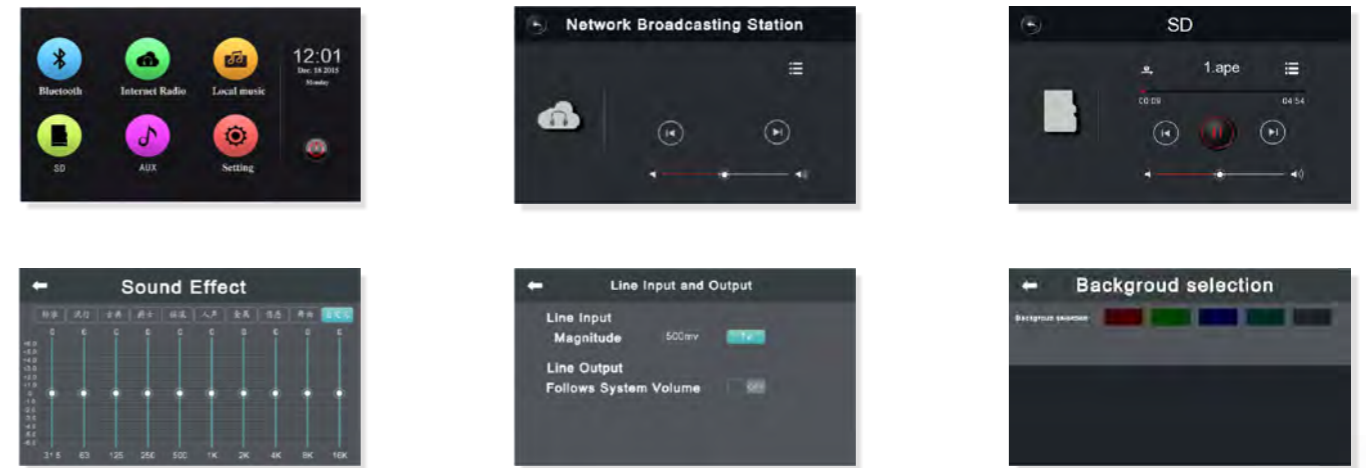

Interface

DM836II 2x20W Network On-wall Stereo Music Amplifier

- Unique, simple, modern and stylish design
- 5" TFT true color screen, touch screen operation
- 5 music sources: Bluetooth, built-in music, SD card, Internet radio and AUX
- Built-in high-performance HI-FI digital amplifier, 2.1 output interface, connectable with a subwoofer
- Built-in Sigma DSP audio processor, built-in 10-segment EQ adjustment, multiple sound effects
- Audio formats supported: MP3, WMA, WAV, APE, FLAC, ACC, OGG, etc.
- Independent timing function with power-off memory ability
- Communication interface: RS-485
- RJ45 network interface for mobile phones, iPad and other wireless control
- Output power: 2x20W (8Ω)
- Infrared remote control
- Support online upgrading and local upgrading
- Installation box size: 162 x 75 x 60 (mm), panel size: 172 x 86 (mm)