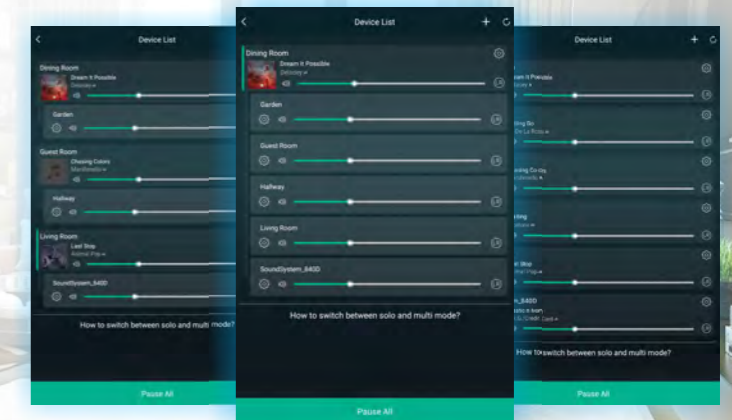

 **BM815RII** Control Panel

- Smart home music control center
- Touch screen and clear OLED display
- Luxurious design with black and white color available
- With functions of a host including audio source selection, volume/ tone control, MP3 music search, tuner radio station storage checking
- One BM815RII to control one zone through address settings
- Support control of external DVD and TV through the host's infrared learning function
- Support infrared remote control
- Line control distance up to 100 meters
- Panel size: 86 x 86 x 38 (mm)

**DW01**   
WiFi Intelligent Audio Streamer

 **DW01** WiFi Intelligent Audio Streamer

**Multi-room**  
play the same audio in different rooms

**Multi-channel**  
play different audio for different speakers at the same time

**Multi-user**  
control the audio by different users

- Streaming music via network without distance limit
- Support Bluetooth5.0, connection distance up to 30 meters
- Sample rate decoding up to 24bit, 192kHz
- Streaming audio source: online Apps, smart phone, USB, NAS, Bluetooth and line in
- Support Airplay, DLNA, Qplay, NAS and UPnP protocol
- Compatible with third-party app: TuneIn, iHeart Radio, Spotify, TIDAL, Napster, Qobuz etc.
- Support EQ adjustment via app or remote controller
- Support IR controller to realize remote control
- Free iOS and Android app available (4Stream)