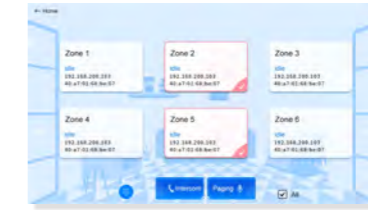

**Wireless Talkback**

**Wireless Call**

**DM838II**   
2x20W WiFi Music Amplifier  
(New)

 Interface

 **DM838II** 2x20W WiFi Music Amplifier

- 5.5" touch screen, resolution ratio 1280x720
- Audio sources: SD card, Network music, Internet radio, Bluetooth, Media streaming and auxiliary input
- Built-in high-performance HiFi digital amplifier with high-fidelity sound effect
- Quad-core CPU, 1G RAM, 8G ROM, support SD card up to 32G
- Wi-Fi connection, support network music and internet radio
- Support wireless control through smart phones, easy to control
- Support DLNA and AirPlay as media streaming
- With RS485 interface, linkage with intelligent control system
- Online automatic local time correction function
- Output power: 2x20W (8Ω)
- Power supply: AC100-240V 50Hz/60Hz