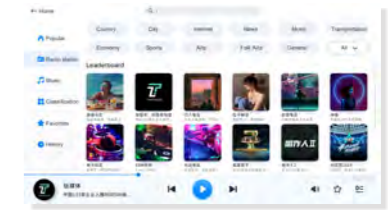

- 2x10W stereo speaker output @ 8Ω
- Abundant music sources: local music, net radio, SD, Micro-USB,
- the third-party music APP, Bluetooth, streaming and AUX
- 4" IPS LCD color touch screen for easy use
- Support talkback and call for multiple DM839 or DM858
- Support RS485 control
- Support WIFI connection
- Possess timing function
- Three scene playback mode and customized mode
- selection: Party, Sleep, Relax, Customize
- Support doorbell linkage
- Power supply: AC100V-240V/50Hz/60Hz

**Wireless Talkback**

**Wireless Call**

**DM838II**   
2x20W WiFi Music Amplifier  
(New)

 Interface

 **DM838II** 2x20W WiFi Music Amplifier

- 5.5" touch screen, resolution ratio 1280x720
- Audio sources: SD card, Network music, Internet radio, Bluetooth, Media streaming and auxiliary input
- Built-in high-performance HiFi digital amplifier with high-fidelity sound effect
- Quad-core CPU, 1G RAM, 8G ROM, support SD card up to 32G
- Wi-Fi connection, support network music and internet radio
- Support wireless control through smart phones, easy to control
- Support DLNA and AirPlay as media streaming
- With RS485 interface, linkage with intelligent control system
- Online automatic local time correction function
- Output power: 2x20W (8Ω)
- Power supply: AC100-240V 50Hz/60Hz