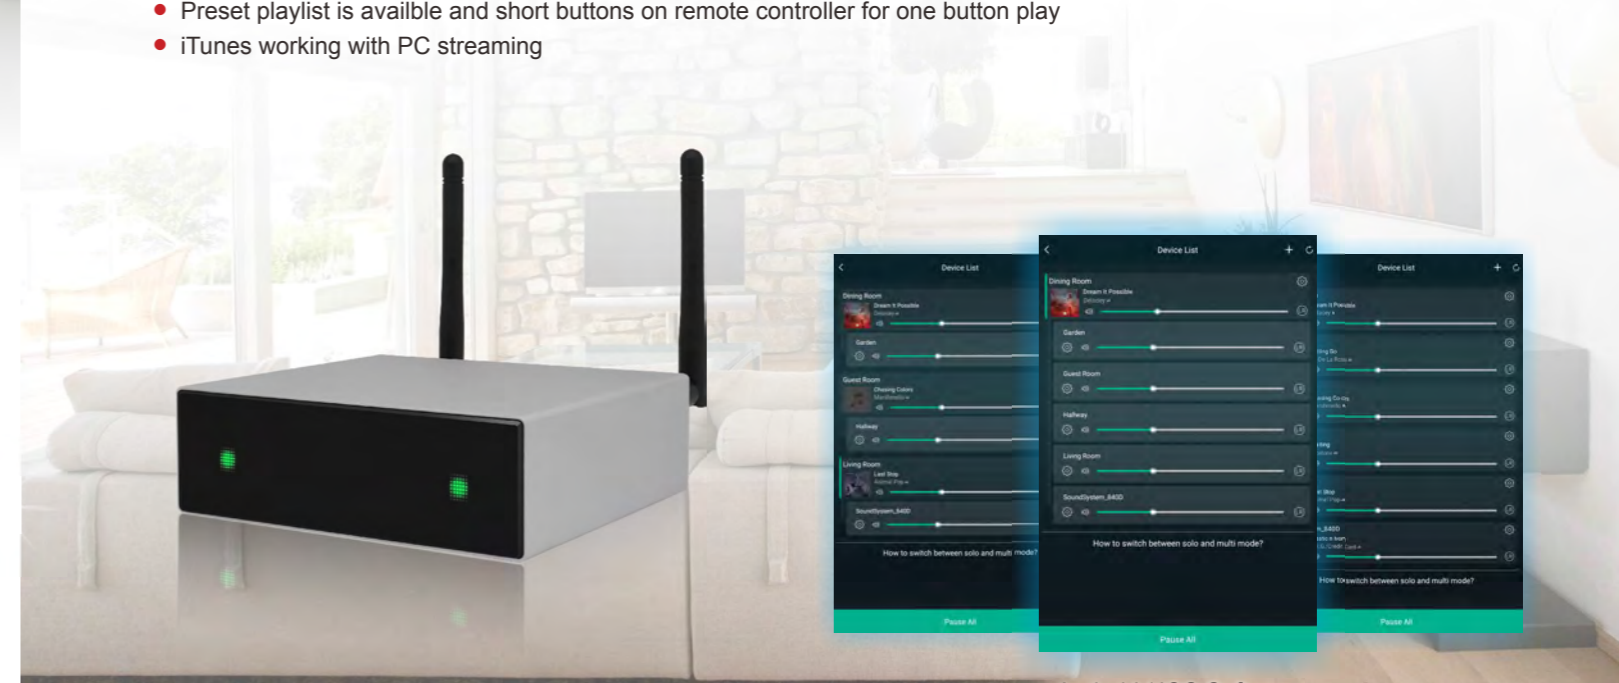

DW02 WiFi Streaming Amplifier

- 50Wx2CH@4Ω, 35Wx2CH@8Ω full digital amplifier
- Streaming music via network without distance limitation or Bluetooth5.0 up to 15 meters
- Bluetooth for true high resolution music
- Spotify connect, Airplay, Qplay, DLNA, UPnP streaming protocols supported
- Support streaming source from online services, smart device memory, USB pen drive, NAS, Bluetooth and line in
- Multiroom and multizone streaming enabled by multiple units connected in same network
- All music sources can be re-streaming in sync to other models from us
- Airplay, Spotify Connect, Qplay, DLNA, UPnP protocol and 3rd party app compatible
- High quality music streaming support, sample rate decoding up to 24bit, 192kHz
- Spotify, Deezer, Tidal, Qobuz, iHeartRadio, TuneIn, Napster, lots of online streaming services integrated to use in the app
- Free iOS and Android app available
- Free global online update for new features
- Full function remote controller to use without cellphone
- Line input for more possible external audio input
- EQ adjustment via app or remote controller
- Preset playlist is available and short buttons on remote controller for one button play
- iTunes working with PC streaming

Android / iOS Software