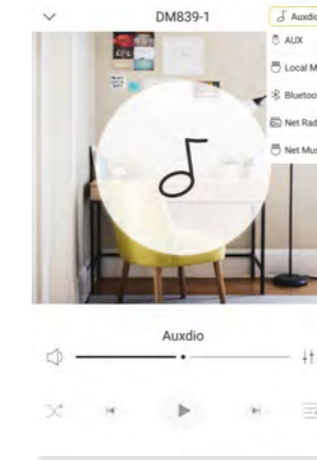

Mobile Control Software

Interface