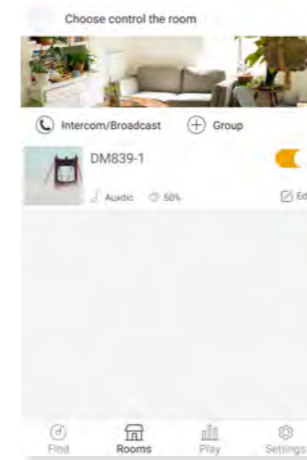

Mobile Control Software

Interface