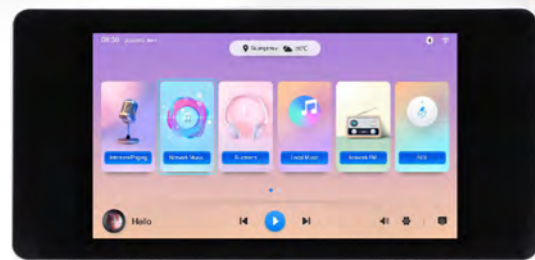

-   
4" touch screen
-   
Stereo speaker output
-   
APP
-   
Spotify  
Network music
-   
USB
-   
SD
-   
WiFi
-   
Bluetooth
-   
DLNA
-   
Intercom
-   
AUX out
-   
RS485

**DM839 2x10W Bluetooth On-wall Stereo Music Amplifier**

- 2x10W stereo speaker output @ 8Ω
- Abundant music sources: local music, net radio, SD, Micro-USB,
- the third-party music APP, Bluetooth, streaming and AUX
- 4" IPS LCD color touch screen for easy use
- Support talkback and call for multiple DM839 or DM858
- Support RS485 control
- Support WIFI connection
- Possess timing function
- Three scene playback mode and customized mode
- selection: Party, Sleep, Relax, Customize
- Support doorbell linkage
- Power supply: AC100V-240V/50Hz/60Hz

**Wireless Talkback**

**Wireless Call**

**DM838II**   
2x20W WiFi Music Amplifier  
(New)

 Interface

 **DM838II** 2x20W WiFi Music Amplifier

- 5.5" touch screen, resolution ratio 1280x720
- Audio sources: SD card, Network music, Internet radio, Bluetooth, Media streaming and auxiliary input
- Built-in high-performance HiFi digital amplifier with high-fidelity sound effect
- Quad-core CPU, 1G RAM, 8G ROM, support SD card up to 32G
- Wi-Fi connection, support network music and internet radio
- Support wireless control through smart phones, easy to control
- Support DLNA and AirPlay as media streaming
- With RS485 interface, linkage with intelligent control system
- Online automatic local time correction function
- Output power: 2x20W (8Ω)
- Power supply: AC100-240V 50Hz/60Hz