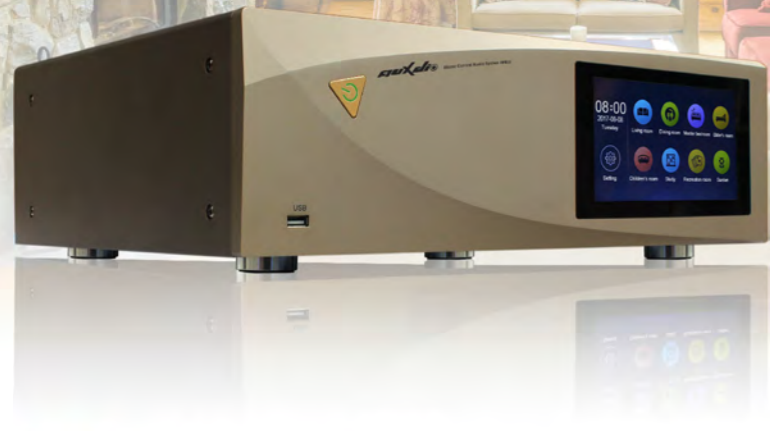

AM8328
Network Intelligent Central Music Host

AM8300 Intelligent Zone Extender