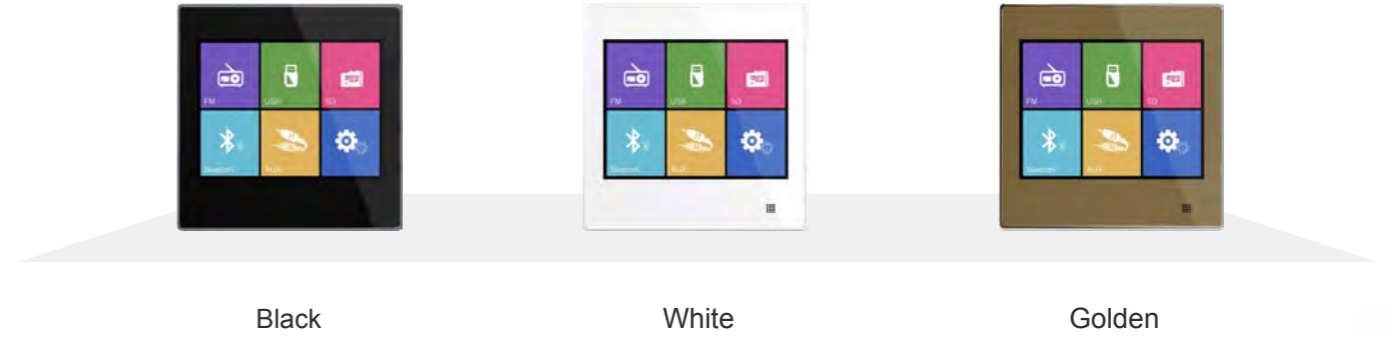

## CONTENTS

In-wall Music Player 01

Intelligent Audio System 17

WiFi Intelligent Music System 23

HiFi Speaker 27

**DM835** 

2x10W Bluetooth On-wall Stereo Music Amplifier

 Color

Golden + Black

Golden + White

(Color could be customized)

White

 **DM835** 2x10W Bluetooth On-wall Stereo Music Amplifier

- Smart home music control center, easy to operate
- Luxurious design, touch-button operation mode, clear LED display
- A variety of music sources including FM, SD, USB, Bluetooth, AUX input, AUX output
- Support multiple audio formats such as MP3, WMA, WAV, and FLAC
- Support FM radio, automatic and manual channel search, storage capacity- 20 channels
- One music controller to control one room
- Memory card capacity: 128MB - 32GB
- Output impedance: 8Ω
- Output power: 2x10W
- Product size: 86 x 86 x 38 (mm)

Gift Package Available  
1 x amplifier+2 x speakers

**DM837**   
High-fidelity Bluetooth Digital Music Amplifier

 **DM837** High-fidelity Bluetooth Digital Music Amplifier

- Efficient music control center, high-fidelity digital amplifier with Bluetooth function
- Three colors: black, white, and gold, noble and elegant appearance
- 3.5" TFT screen, high-definition display and precise touch control
- Four audio sources— FM, SD, USB, Bluetooth, AUX
- Support multiple music formats such as MP3, WMA, WAV, AAC, FLAC, etc.
- Support infrared remote control and convenient wireless control
- With RS-485 interface for connection with intelligent control system
- Power output: 2x10W/8Ω
- Product size: 86 x 86 x 38 (mm)

 Color

 Music Control Center, Convenient and Fast

Suitable for small-sized spaces such as residential rooms, offices, convenient stores and so on

**DM839**  
2x10W Bluetooth On-wall Stereo Music Amplifier