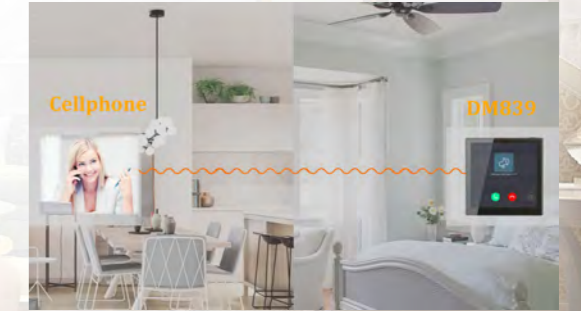

Wireless Call