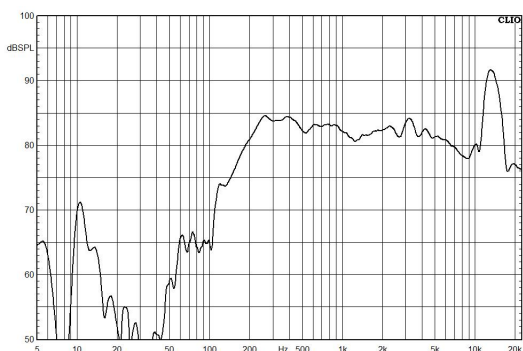

Max. SPL	92dB±2dB
Cutout Diameter (Diameter×Depth)	∅187×65mm
Product Size (Diameter×Depth)	∅109mm×67.2mm
Grille Material	Stainless Iron
Enclosure Material	Aluminium Alloy

Product Information

Installation Steps

(THD < 2%, 1W, 1m, 115Hz-10kHz)