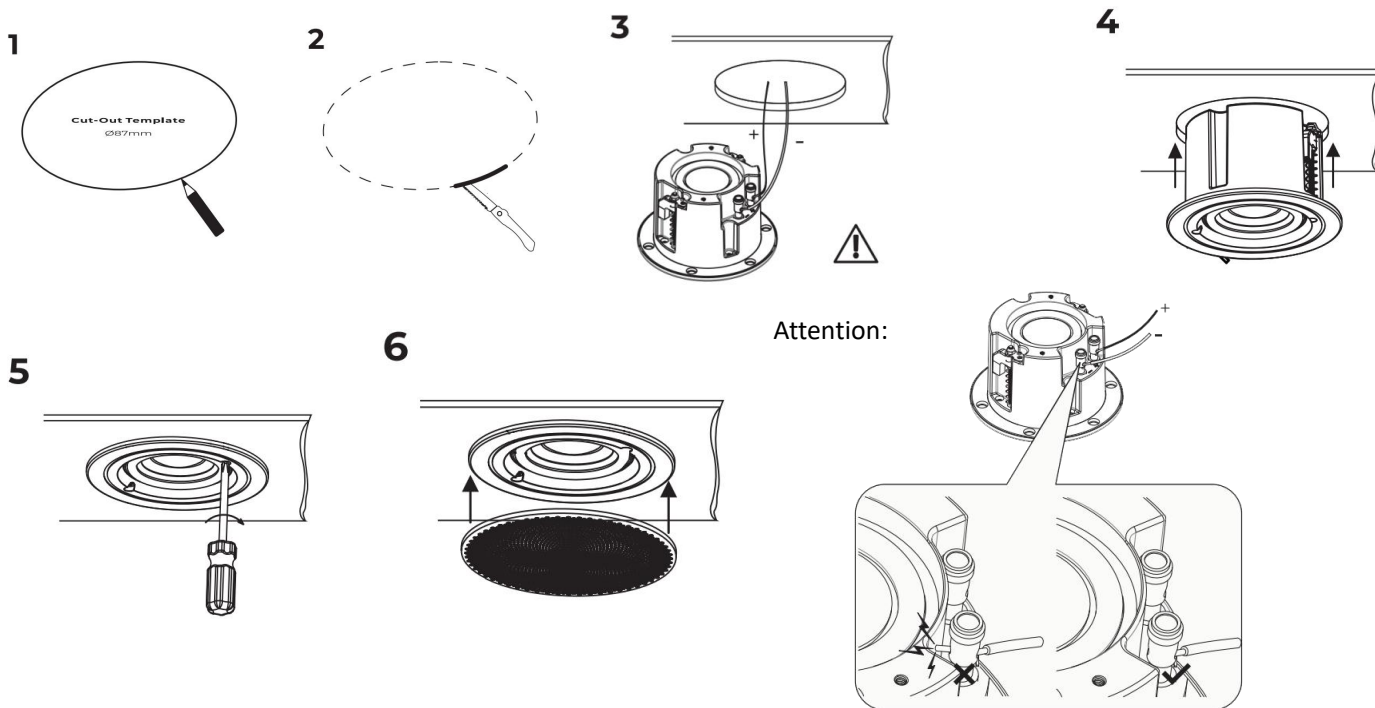

Distortion

Installation Steps

Frequency Response
(dB SPL, 1W, 1m)