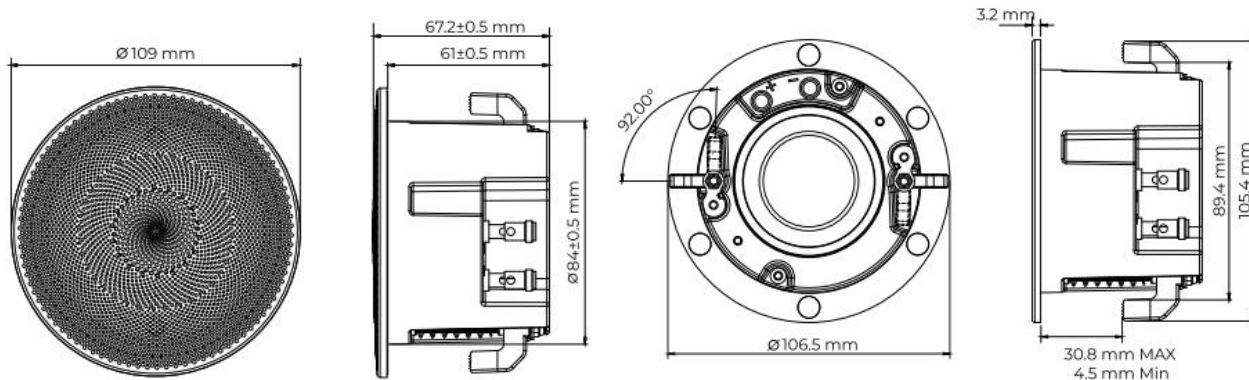

Max. SPL	92dB±2dB
Cutout Diameter (Diameter×Depth)	∅187×65mm
Product Size (Diameter×Depth)	∅109mm×67.2mm
Grille Material	Stainless Iron
Enclosure Material	Aluminium Alloy

Product Information