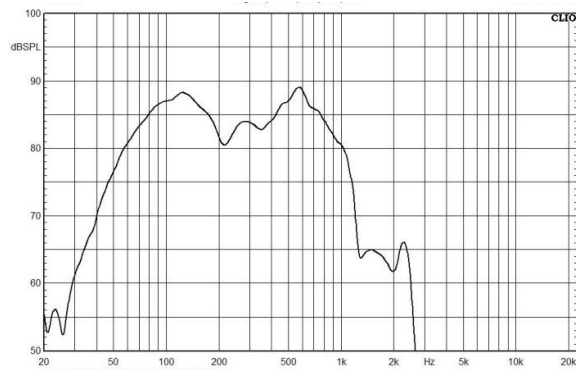

DSP7281SUB

8-inch Ceiling Subwoofer

Description

The DSP7281SUB is an 8-inch ceiling-mounted subwoofer designed to deliver solid durability, long service life, and rich low-frequency performance. With a wide frequency response and stable acoustic output, it provides enhanced bass reproduction for background music and voice playback applications.

Features

- 8-inch driver unit delivers full and powerful bass performance.
- Rated power of 100W with a maximum power handling of 200W.
- Wide frequency response from 50 Hz to 1000 Hz.
- High sensitivity of 95 ± 3 dB for efficient sound output.
- Maximum sound pressure level up to 115 dB.
- Low distortion level of less than 6%.
- Ceiling-mounted design for discreet and space-saving installation.
- Durable construction ensures long service life.

Model	DSP7281SUB
Driver Unit	8"
Rated Power	100W
Maximum Power	200W
Frequency Response	50Hz-1000Hz
Sensitivity	95±3dB
Maximum Sound Pressure Level	115dB
Distortion	<6%
Impedance	8Ω
Dimensions	φ320×275mm
Opening Size	φ290mm
Weight	2.5kg
Color	Black

Product Information

Frequency Response Curve:

Distortion Curve:

Impedance Curve:

Product Dimension