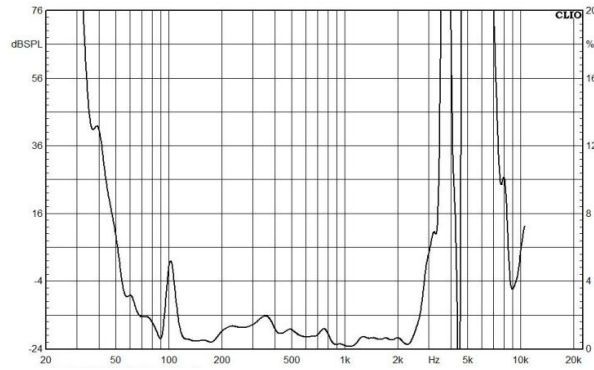

Model	DSP7281SUB
Driver Unit	8"
Rated Power	100W
Maximum Power	200W
Frequency Response	50Hz-1000Hz
Sensitivity	95±3dB
Maximum Sound Pressure Level	115dB
Distortion	<6%
Impedance	8Ω
Dimensions	φ320×275mm
Opening Size	φ290mm
Weight	2.5kg
Color	Black

Product Information

Frequency Response Curve:

Distortion Curve:

Impedance Curve:

Product Dimension